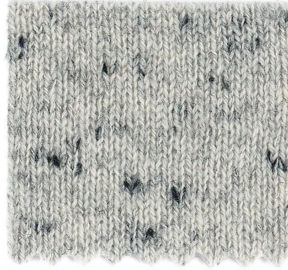

SM7241N
OREO